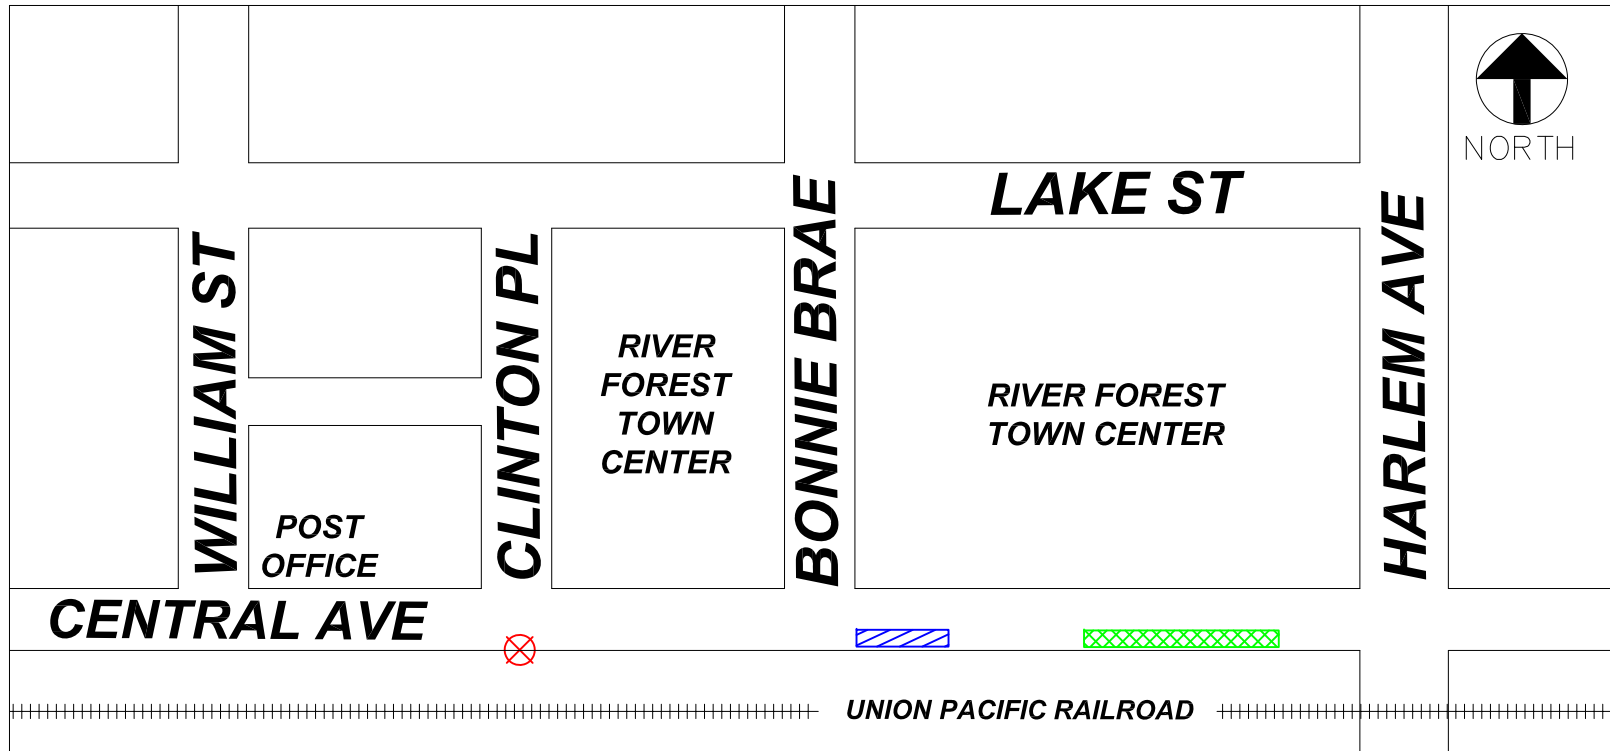

VILLAGE OF RIVER FOREST COMMUTER PARKING MAP (HARLEM AVENUE)

Monthly Permit Areas

Daily Fee Areas

**Designated Scooter/
Motorcycle Parking**

*Note - Monthly Permit parking is on a first-come, first-served basis. If all monthly permit spaces are full, monthly permit holders will be permitted to park in the daily fee areas without paying additional daily fees.