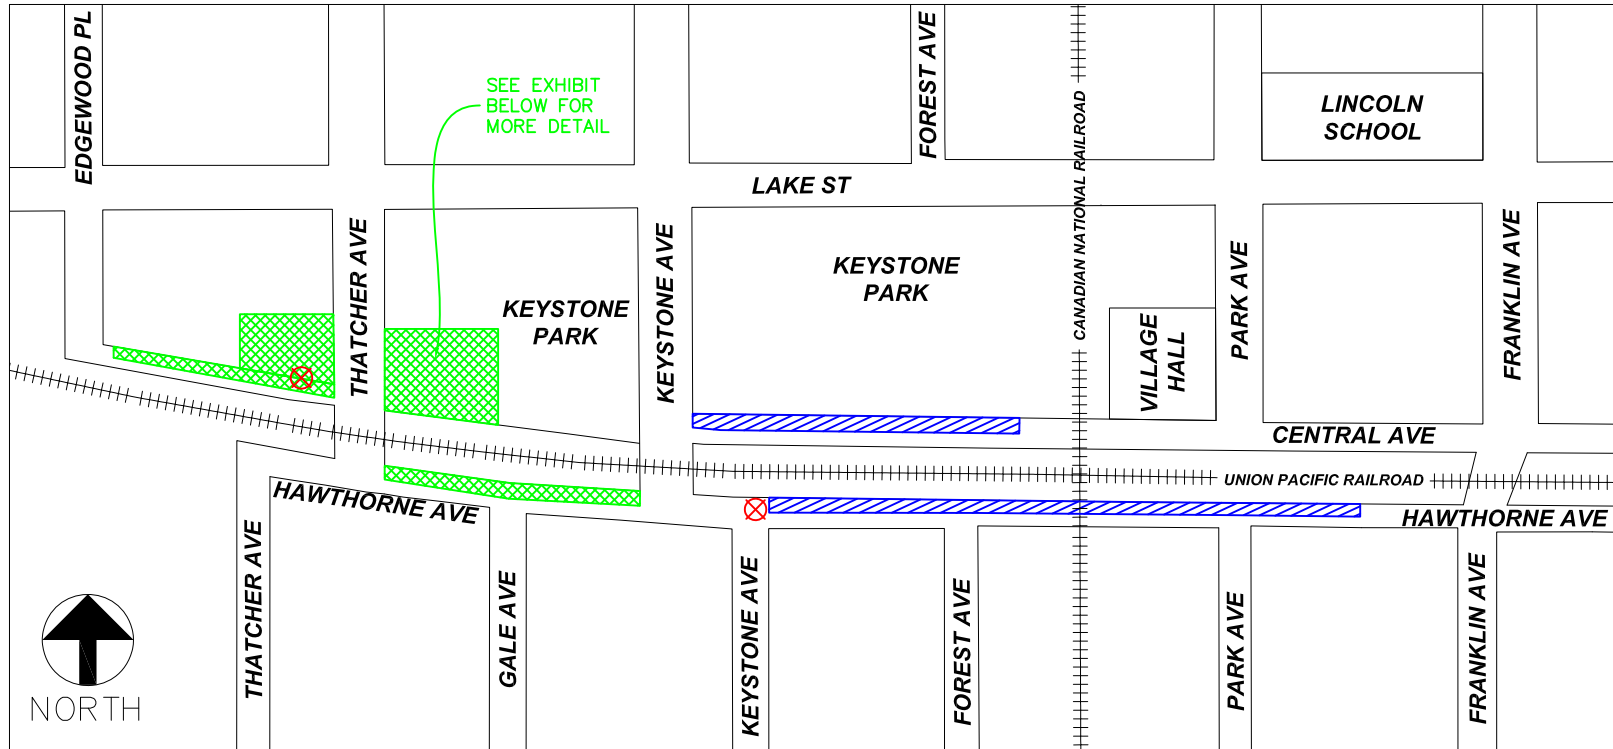

VILLAGE OF RIVER FOREST COMMUTER PARKING MAP

 Monthly Permit Areas

 Daily Fee Areas

 Designated Scooter/
Motorcycle Parking

*Note - Monthly Permit parking is on a first-come, first-served basis. If all monthly permit spaces are full, monthly permit holders will be permitted to park in the daily fee areas without paying additional daily fees.