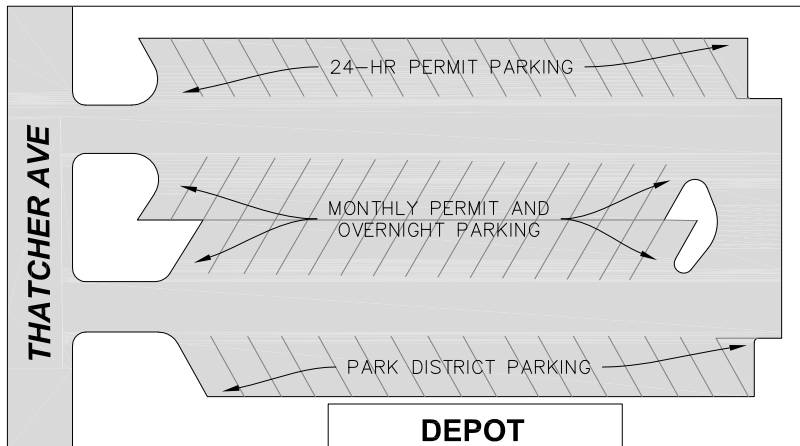

VILLAGE OF RIVER FOREST COMMUTER PARKING MAP

 Monthly Permit Areas

 Daily Fee Areas

 Designated Scooter/
Motorcycle Parking

*Note - Monthly Permit parking is on a first-come, first-served basis. If all monthly permit spaces are full, monthly permit holders will be permitted to park in the daily fee areas without paying additional daily fees.