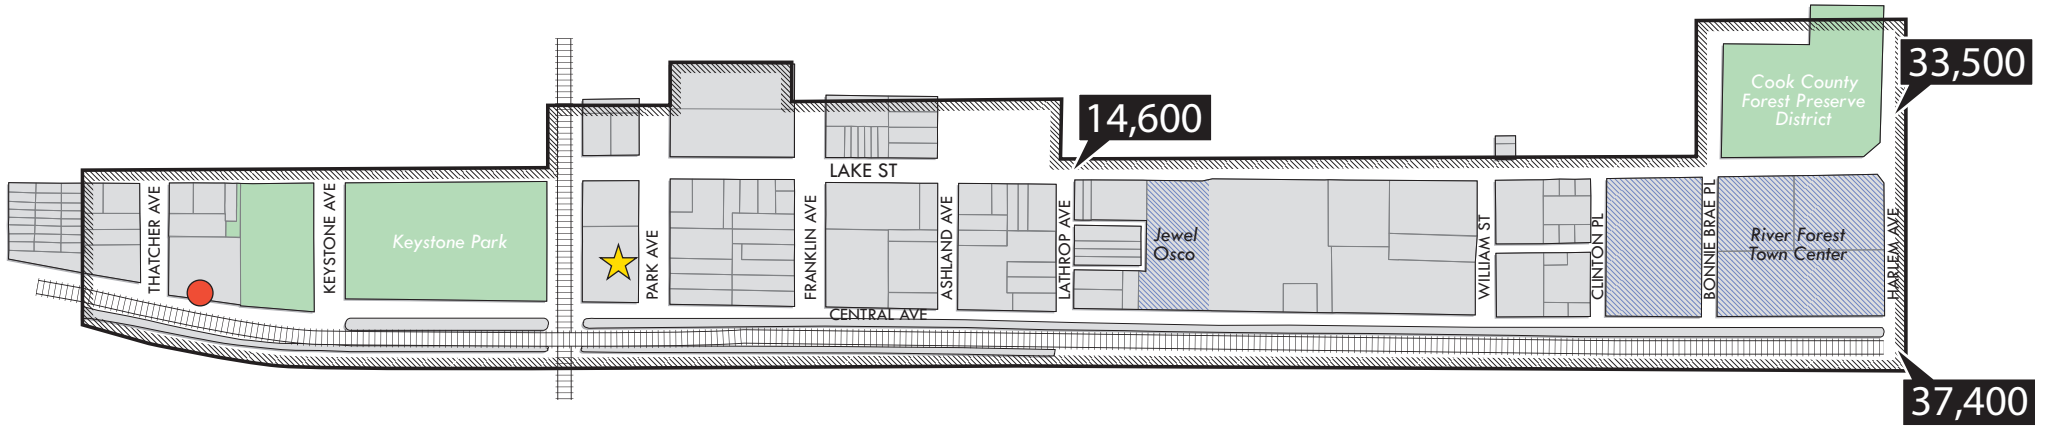

Village Of River Forest

Average Daily Traffic (ADT) - Lake Street Corridor

Map Legend

- # Average Daily Traffic (ADT)
- Lake Street TIF District
- Corridor Anchors
- Parks & Open Space
- ★ Village Hall
- River Forest Metra Station