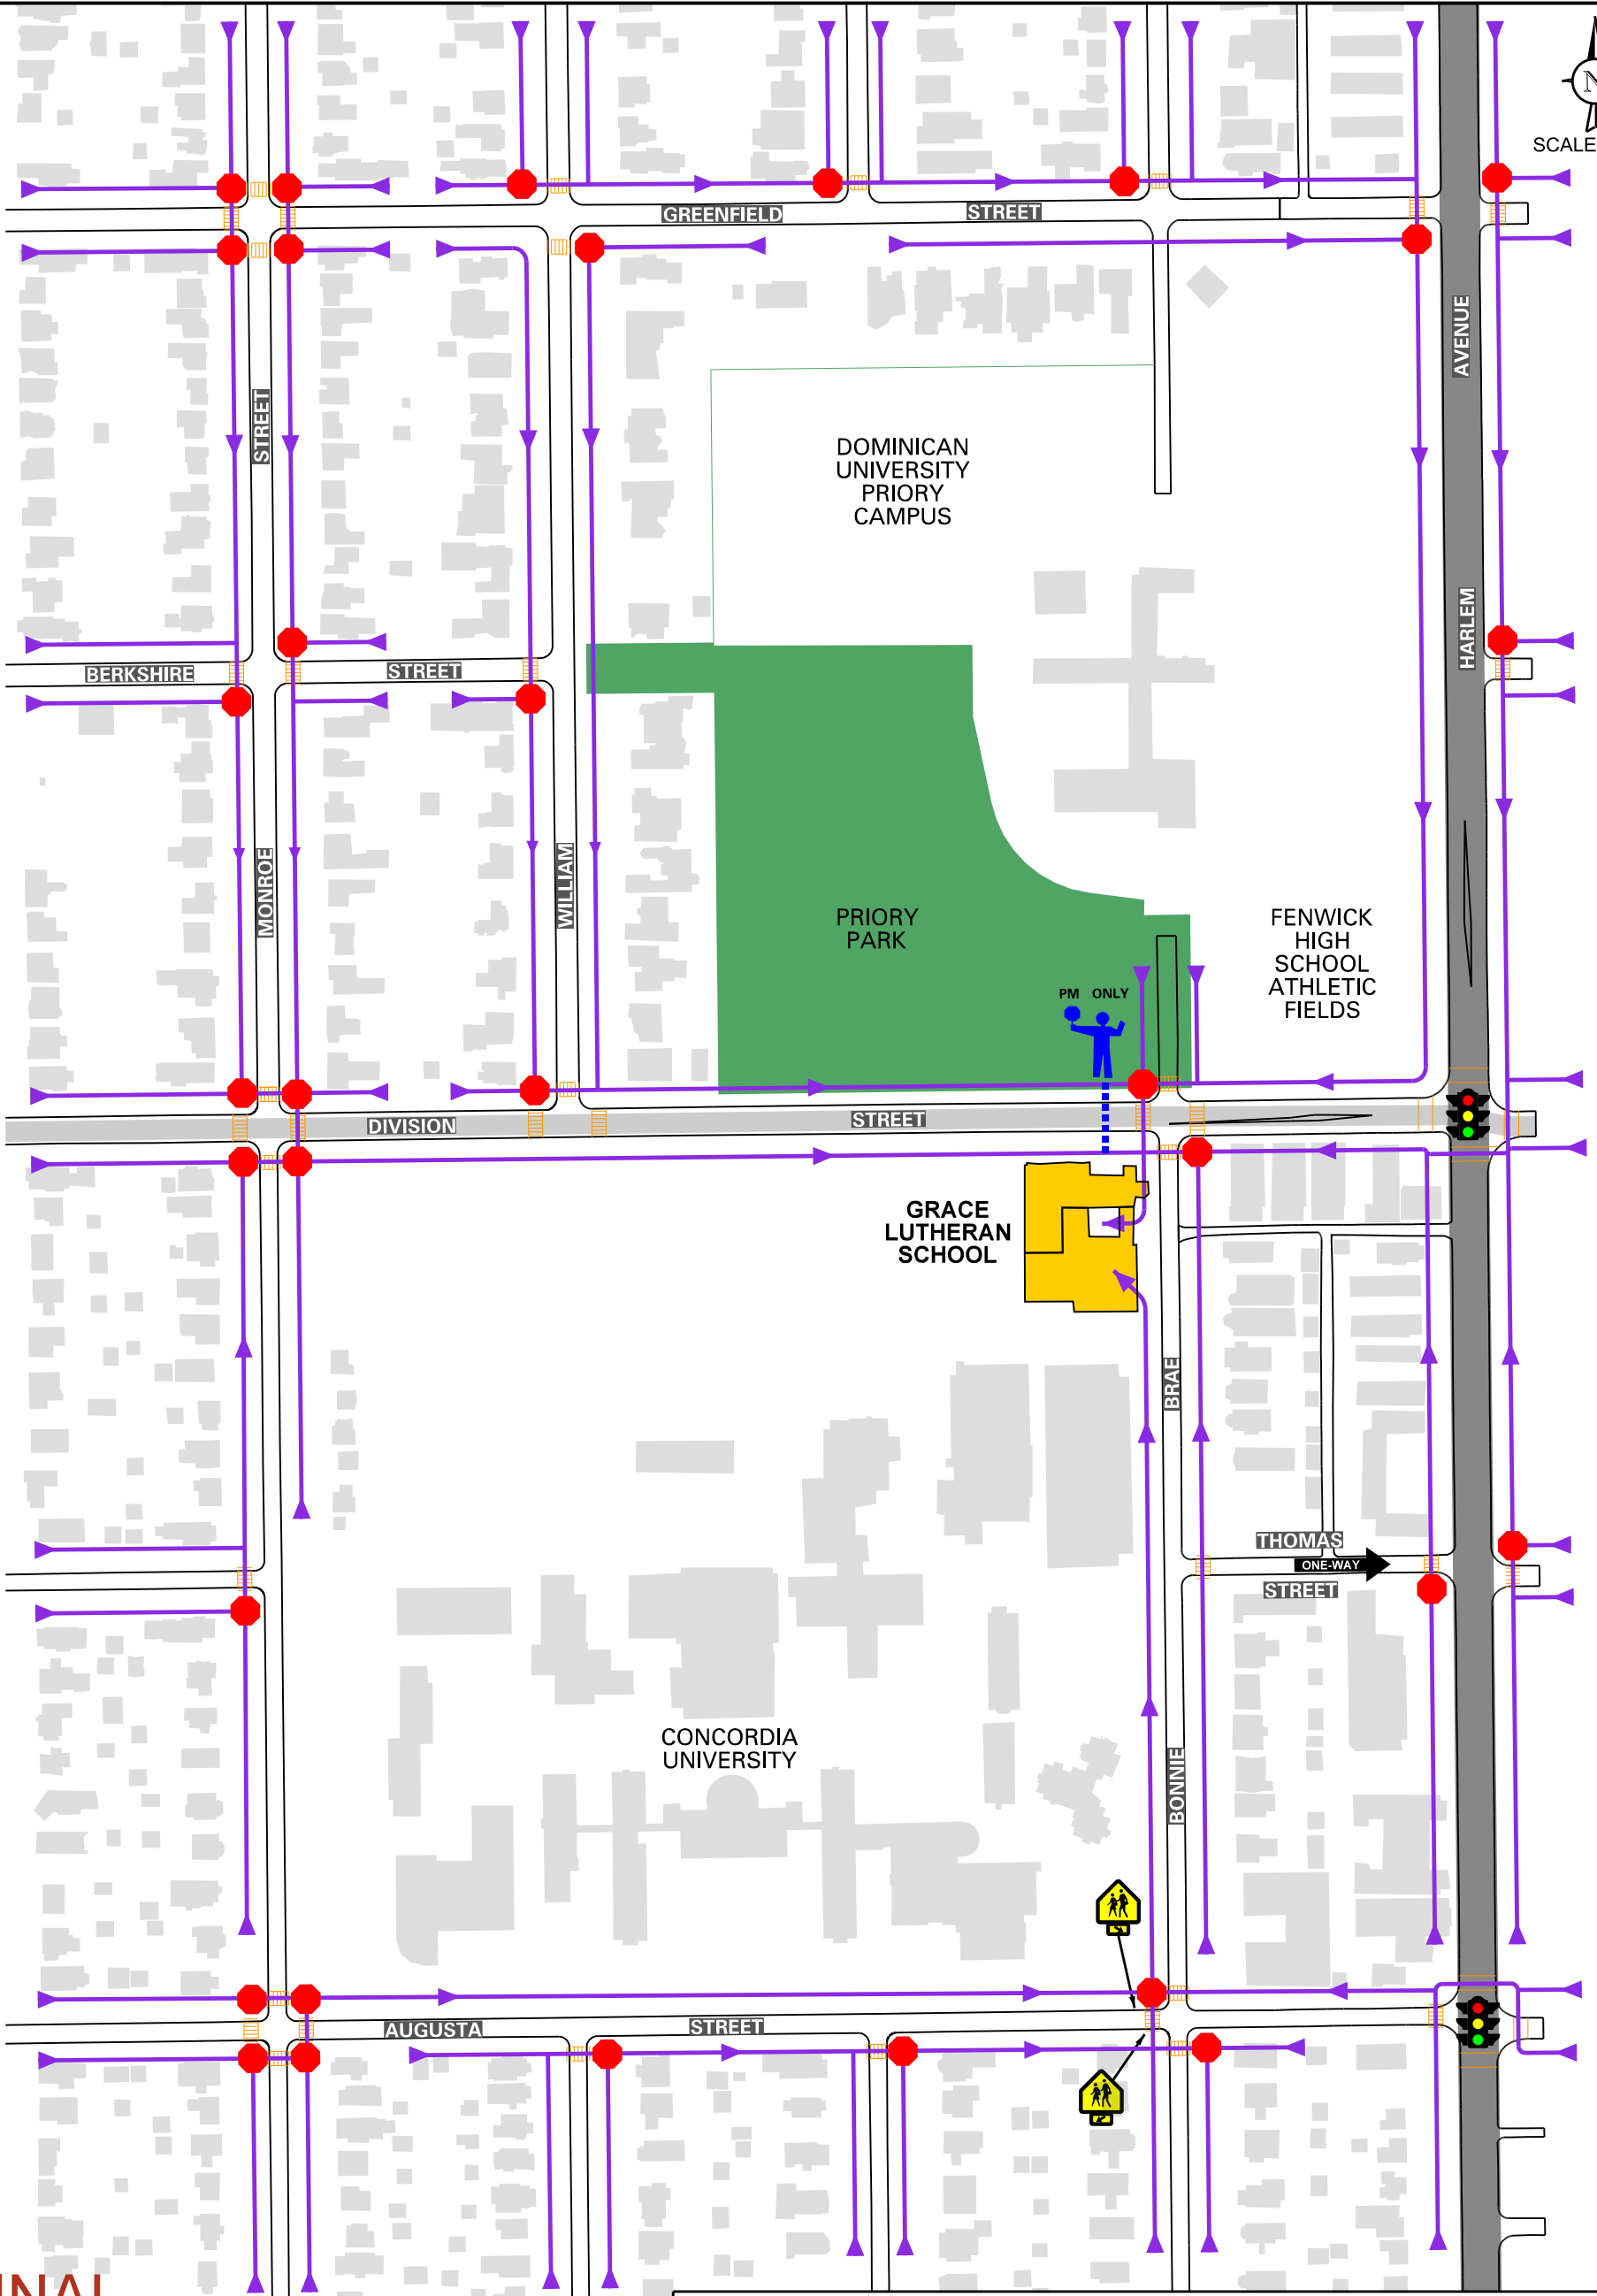

SCALE: N.T.S.

LEGEND

- SCHOOL WALKING ROUTE
- TRAFFIC SIGNAL
- STOP SIGN
- CROSSING GUARD
- STANDARD CROSSWALK
- HIGH VISIBILITY CROSSWALK
- ONE-WAY STREET ALL TIMES

FINAL

GRACE LUTHERAN SCHOOL – SAFE WALKING ROUTES TO SCHOOL