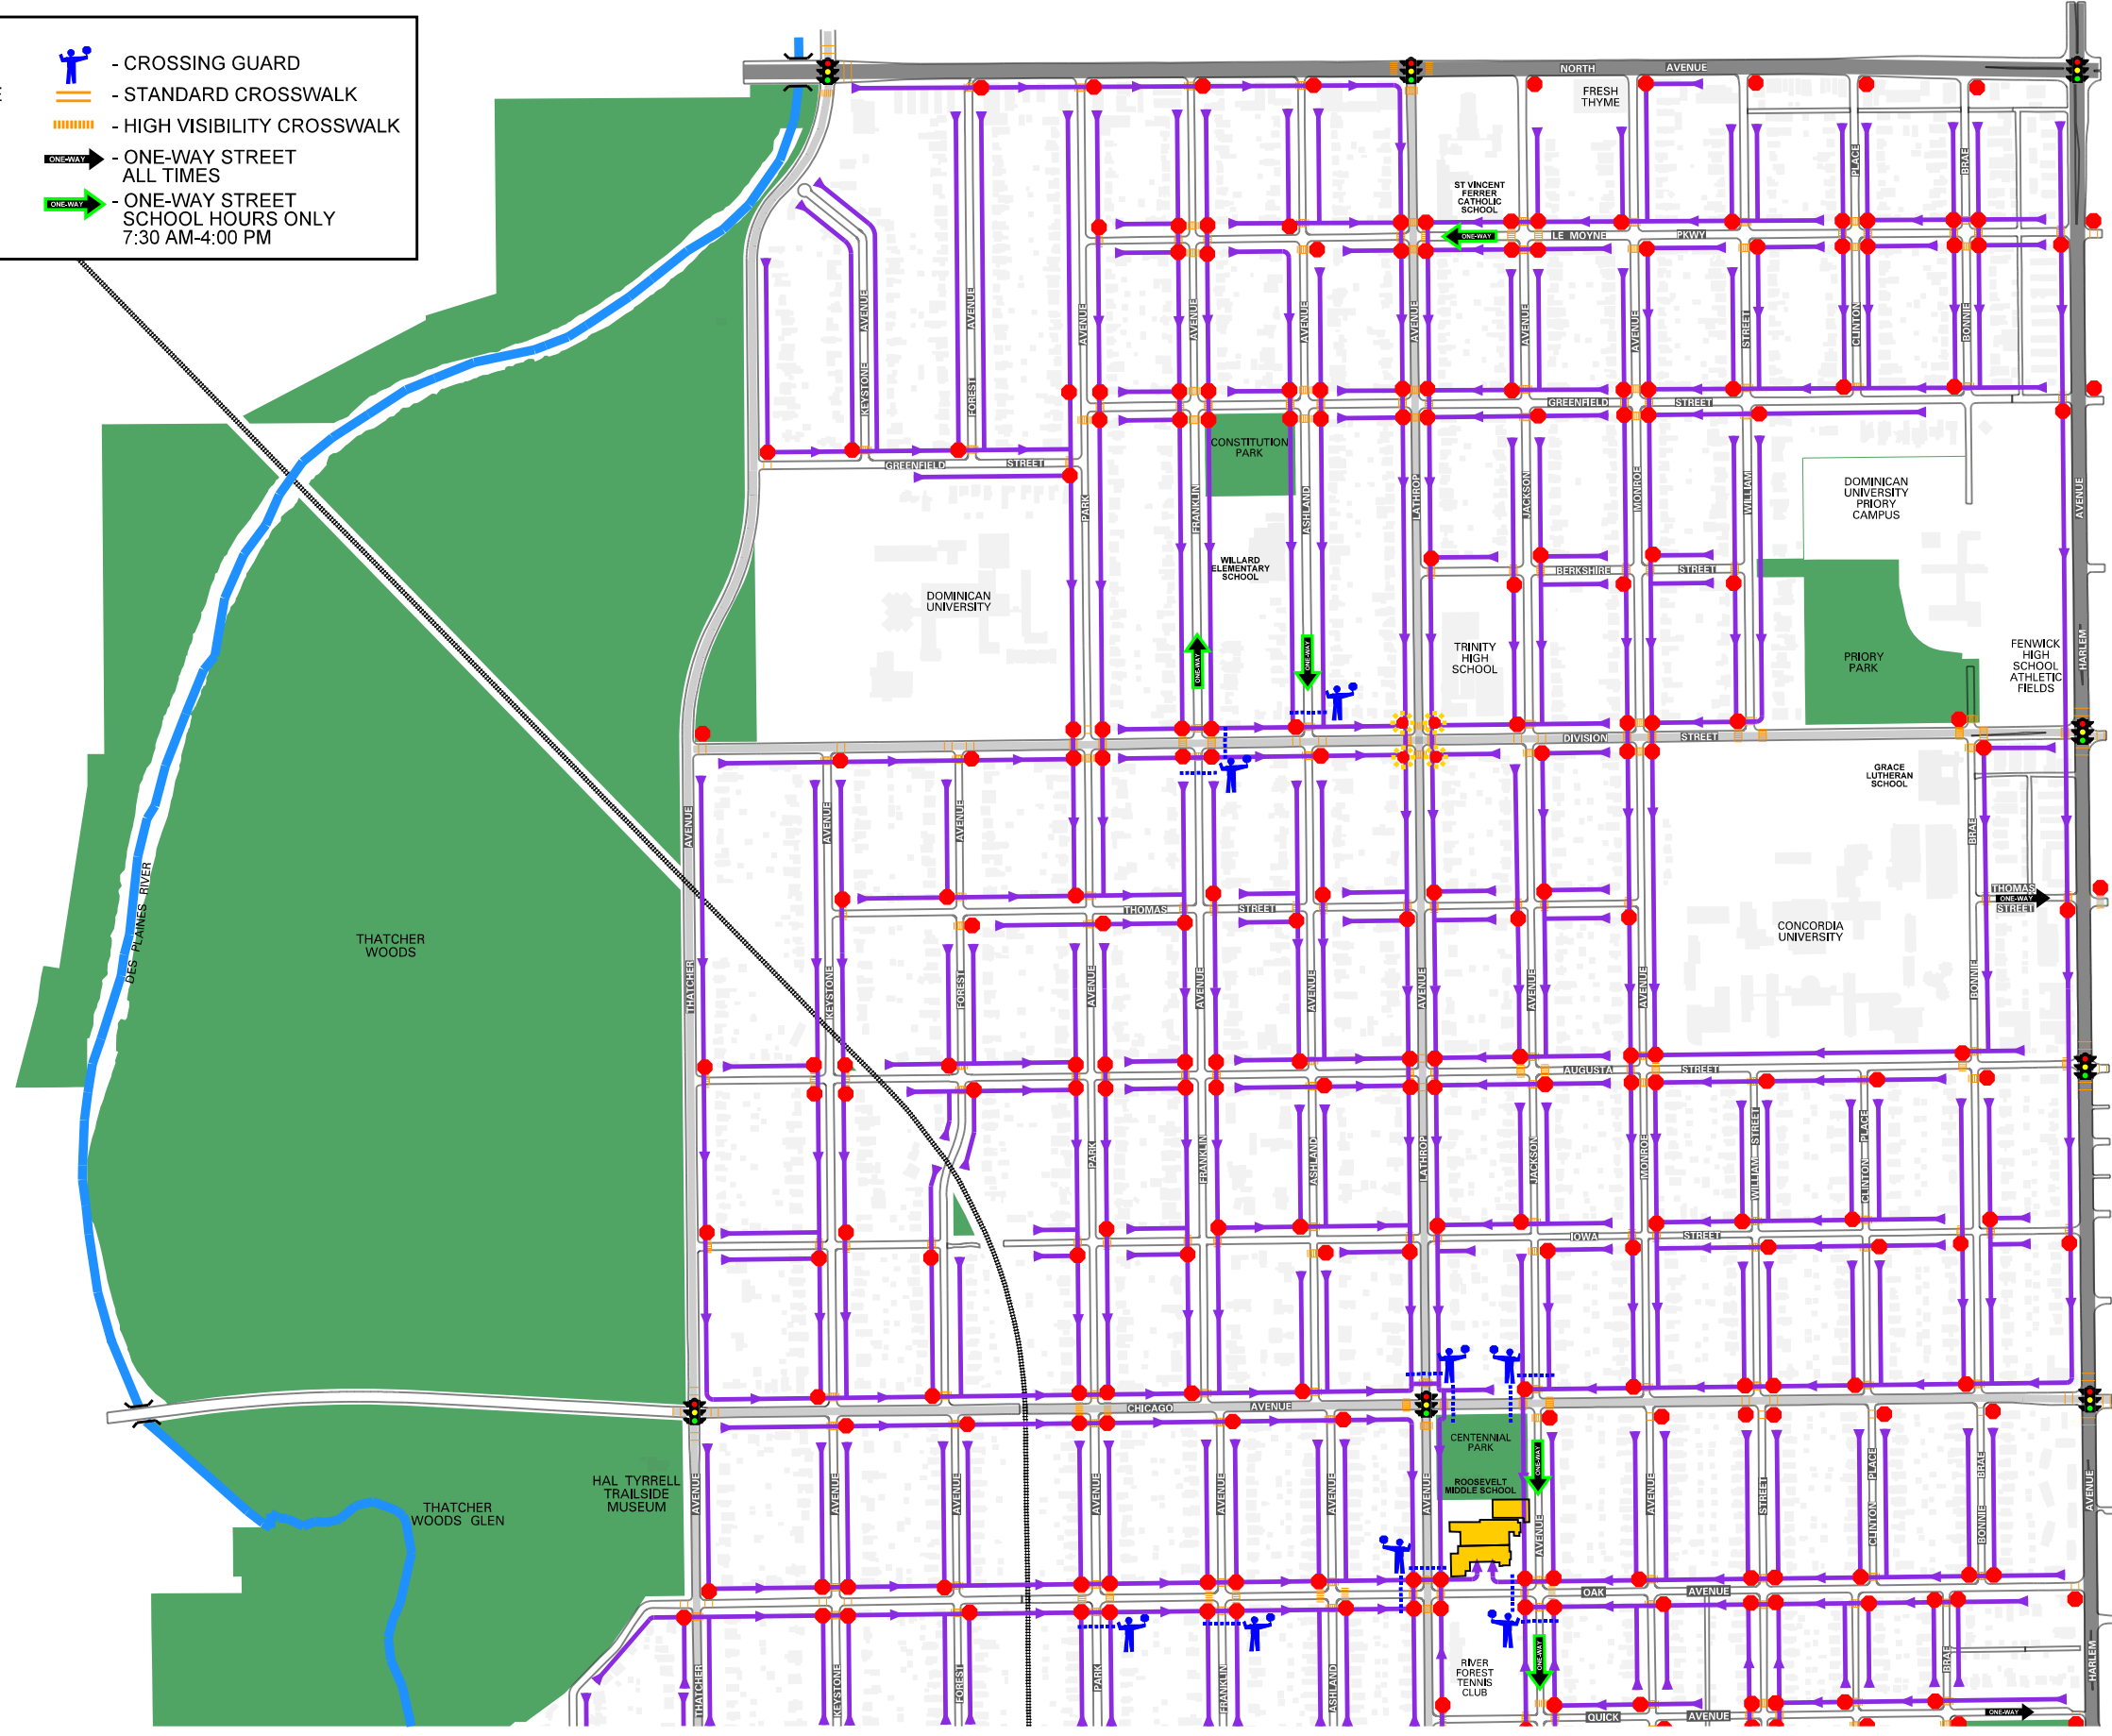

LEGEND

- SCHOOL WALKING ROUTE
- TRAFFIC SIGNAL
- STOP SIGN
- LED ENHANCED STOP SIGN
- CROSSING GUARD
- STANDARD CROSSWALK
- HIGH VISIBILITY CROSSWALK
- ONE-WAY STREET ALL TIMES
- ONE-WAY STREET SCHOOL HOURS ONLY 7:30 AM-4:00 PM

FINAL

ROOSEVELT MIDDLE SCHOOL (NORTH) – SAFE WALKING ROUTES TO SCHOOL