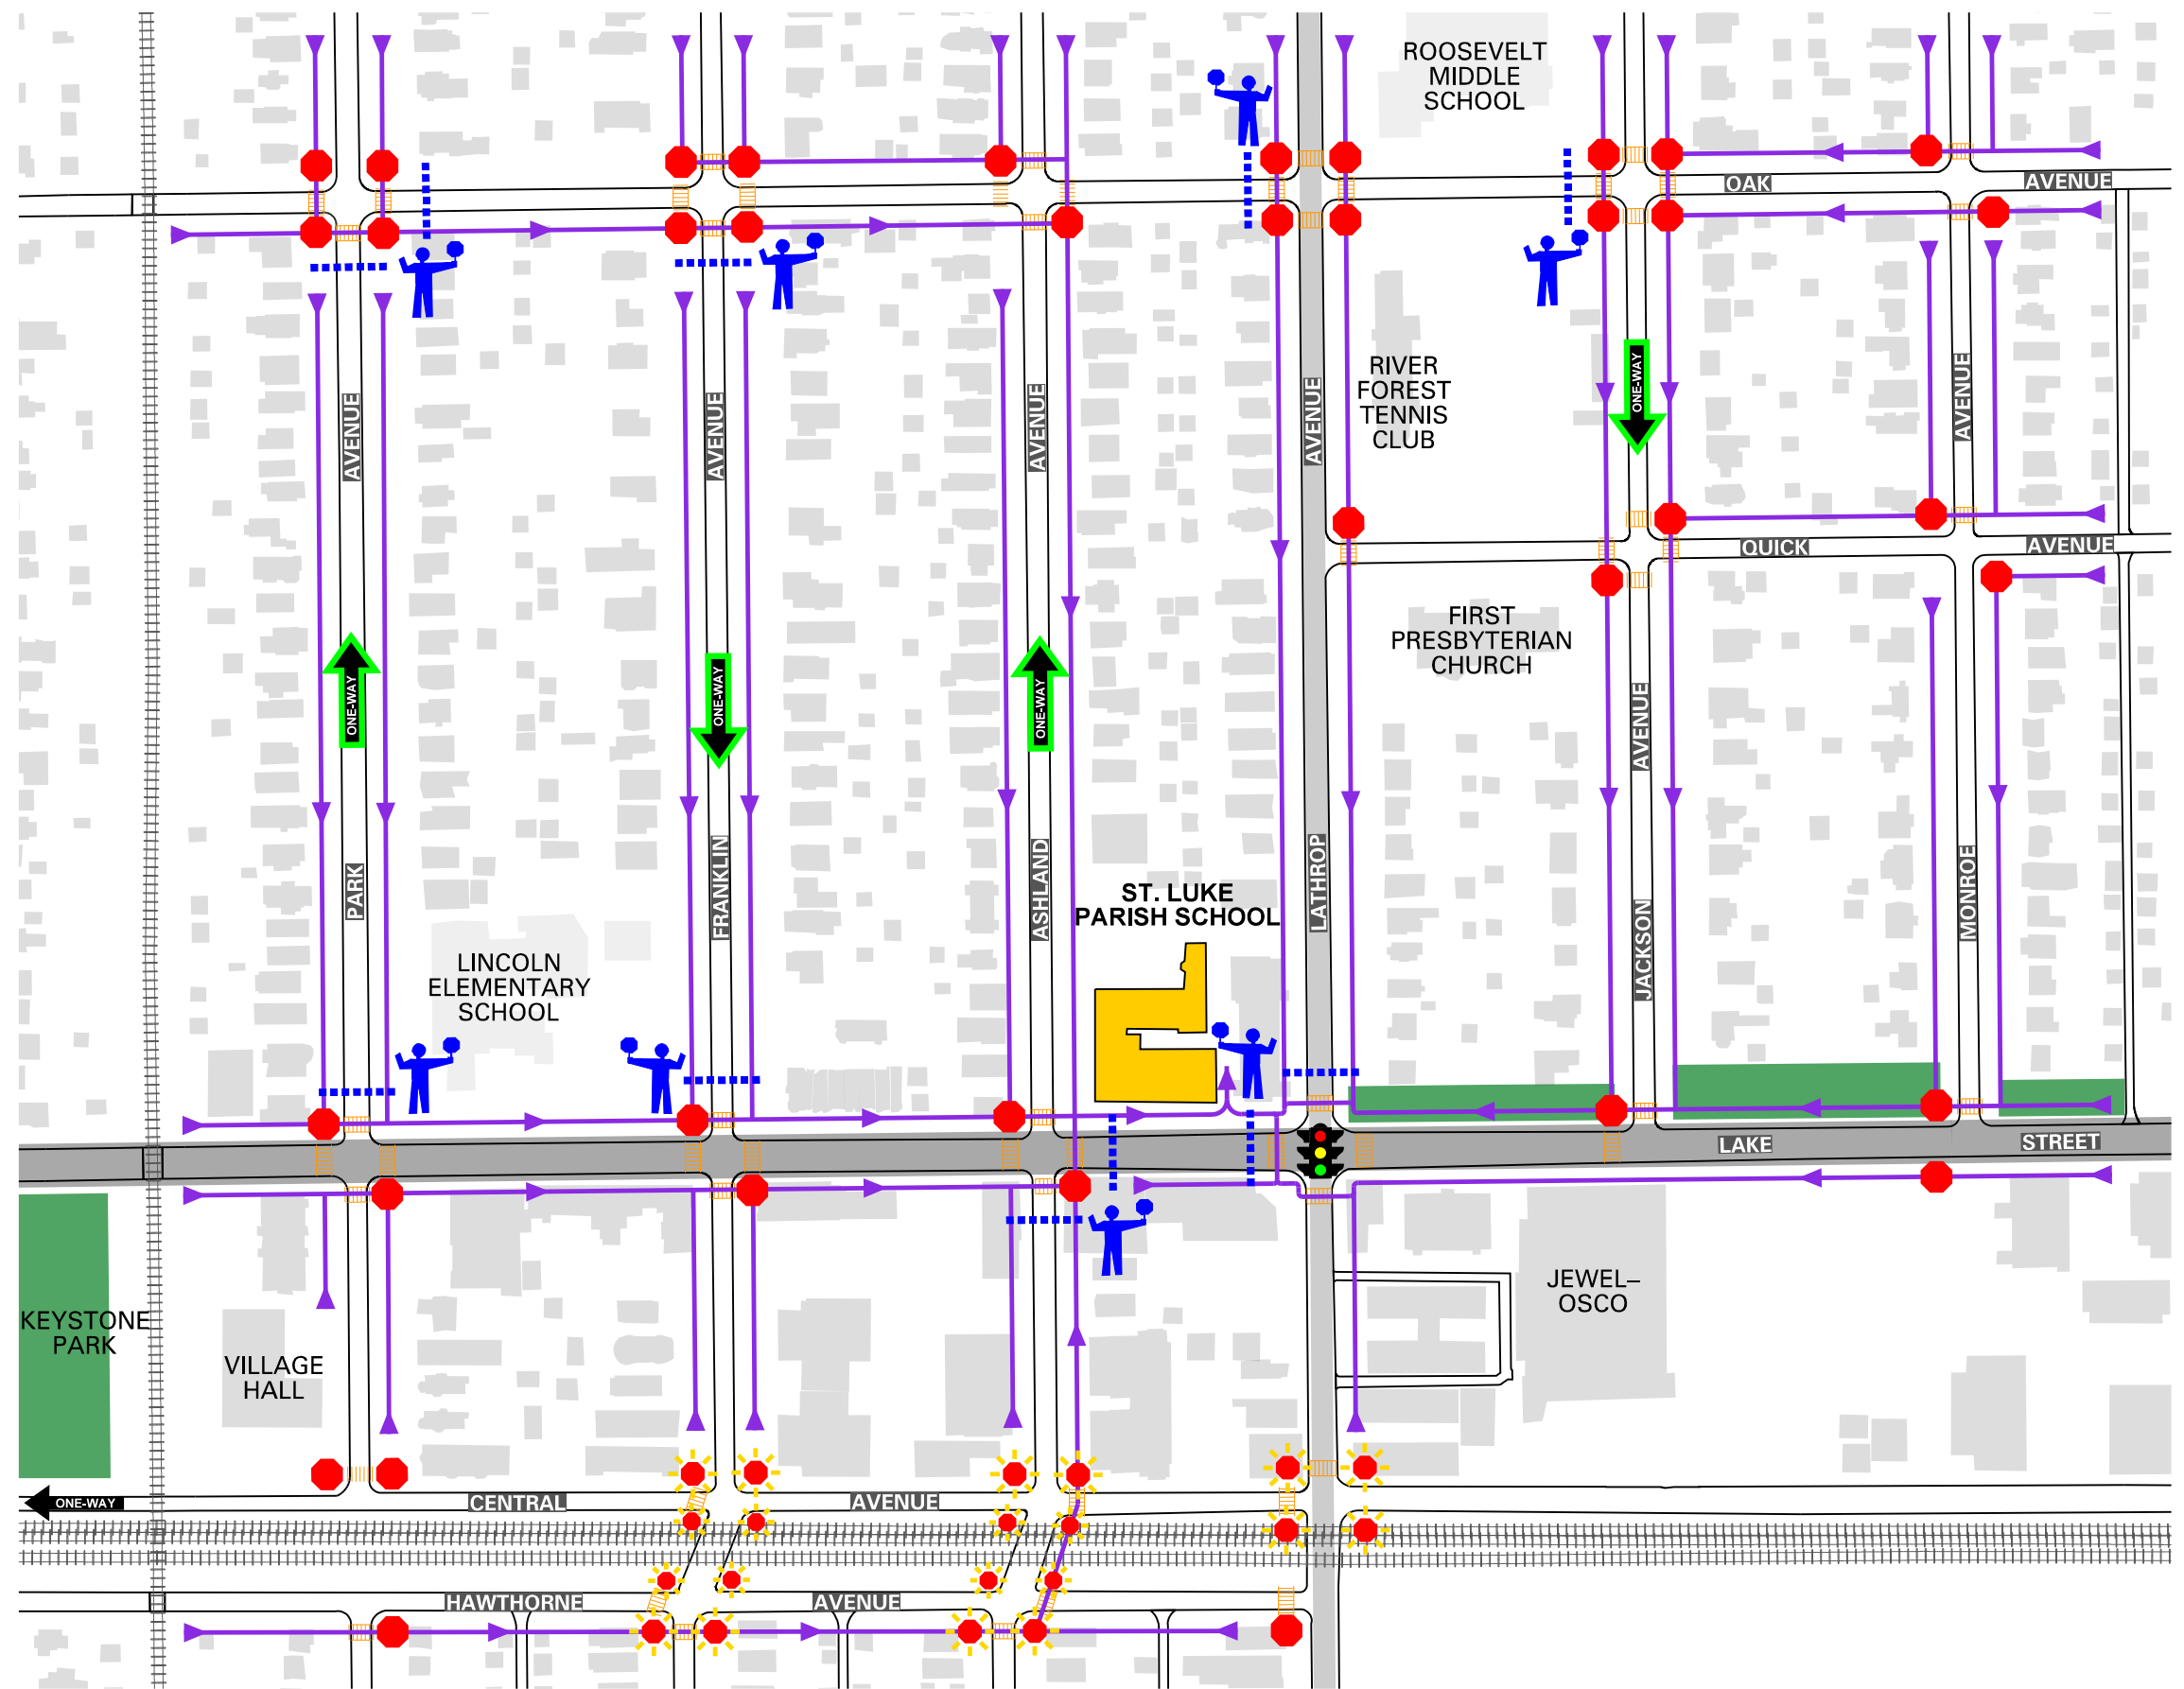

LEGEND

-  - SCHOOL WALKING ROUTE
-  - TRAFFIC SIGNAL
-  - STOP SIGN
-  - LED ENHANCED STOP SIGN
-  - CROSSING GUARD
-  - STANDARD CROSSWALK
-  - HIGH VISIBILITY CROSSWALK
-  - ONE-WAY STREET SCHOOL HOURS ONLY 7:30 AM-4:00 PM

FINAL

ST. LUKE PARISH SCHOOL – SAFE WALKING ROUTES TO SCHOOL