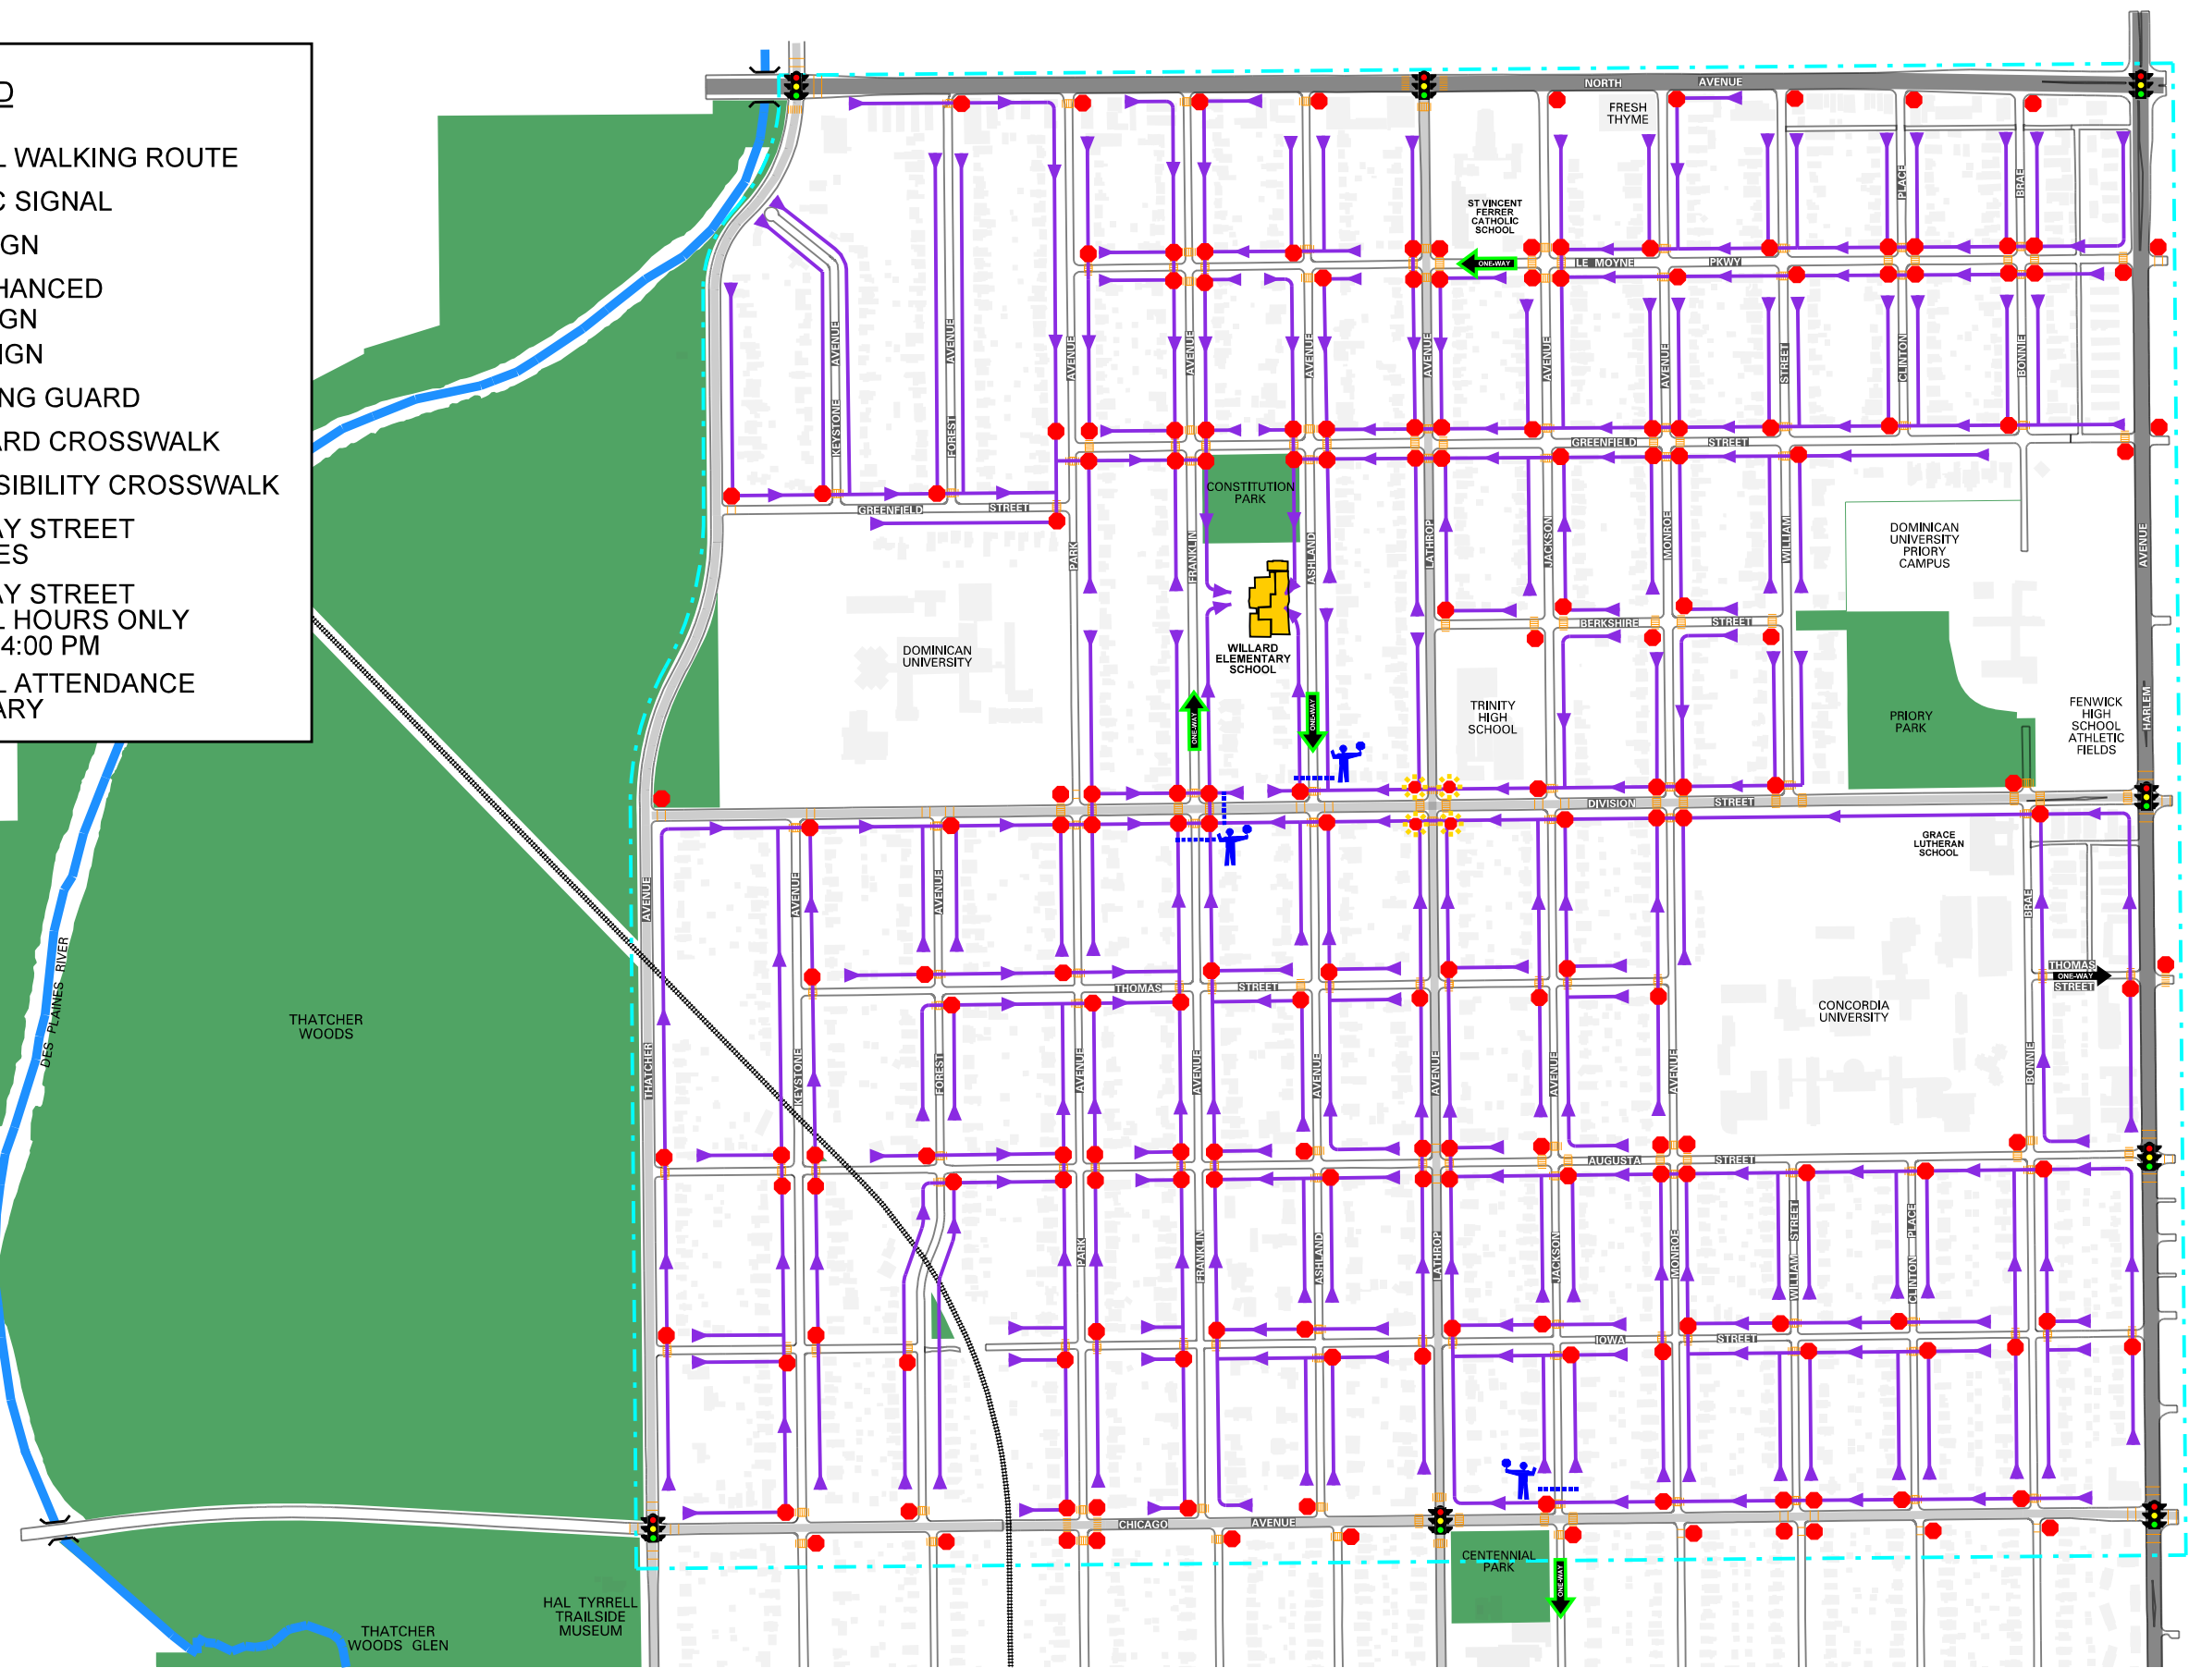

LEGEND

-  - SCHOOL WALKING ROUTE
-  - TRAFFIC SIGNAL
-  - STOP SIGN
-  - LED ENHANCED STOP SIGN
-  - YIELD SIGN
-  - CROSSING GUARD
-  - STANDARD CROSSWALK
-  - HIGH VISIBILITY CROSSWALK
-  - ONE-WAY STREET ALL TIMES
-  - ONE-WAY STREET SCHOOL HOURS ONLY 7:30 AM-4:00 PM
-  - SCHOOL ATTENDANCE BOUNDARY

FINAL

WILLARD ELEMENTARY SCHOOL – SAFE WALKING ROUTES TO SCHOOL