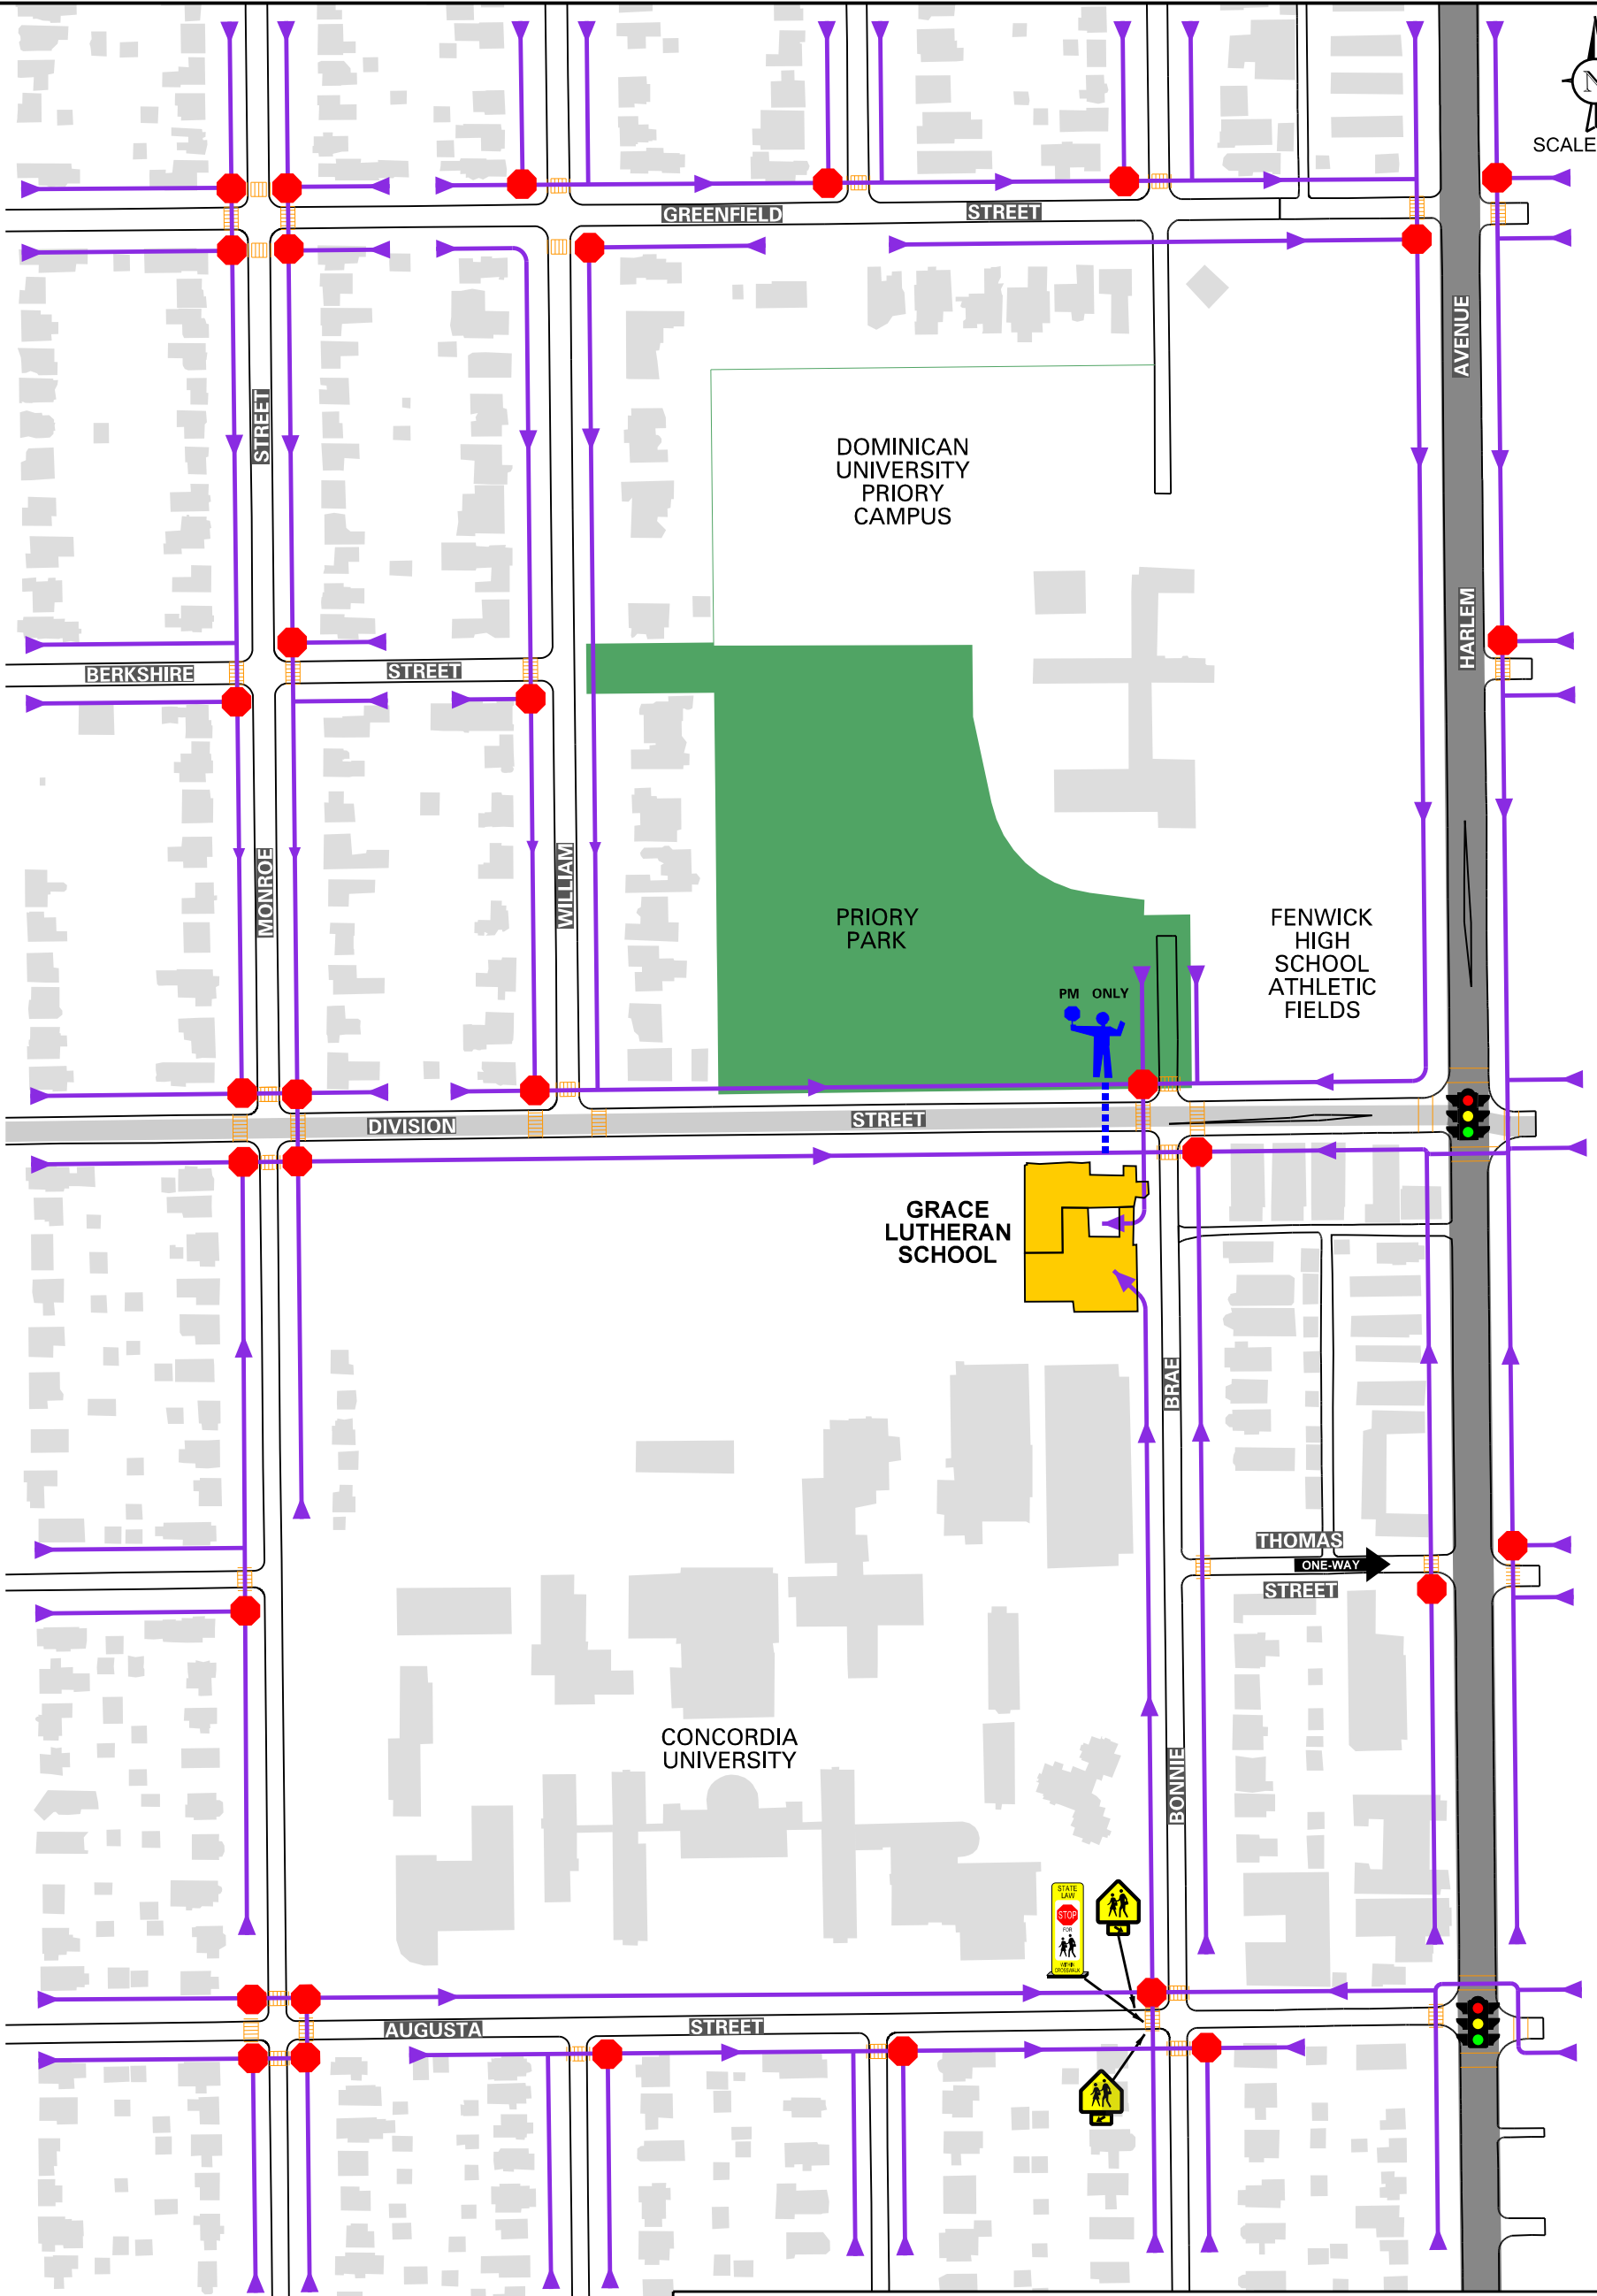

SCALE: N.T.S.

LEGEND

- SCHOOL WALKING ROUTE
- TRAFFIC SIGNAL
- STOP SIGN
- CROSSING GUARD
- STANDARD CROSSWALK
- HIGH VISIBILITY CROSSWALK
- ONE-WAY STREET ALL TIMES

REVISED DRAFT FOR DISCUSSION

GRACE LUTHERAN SCHOOL – SAFE WALKING ROUTES TO SCHOOL