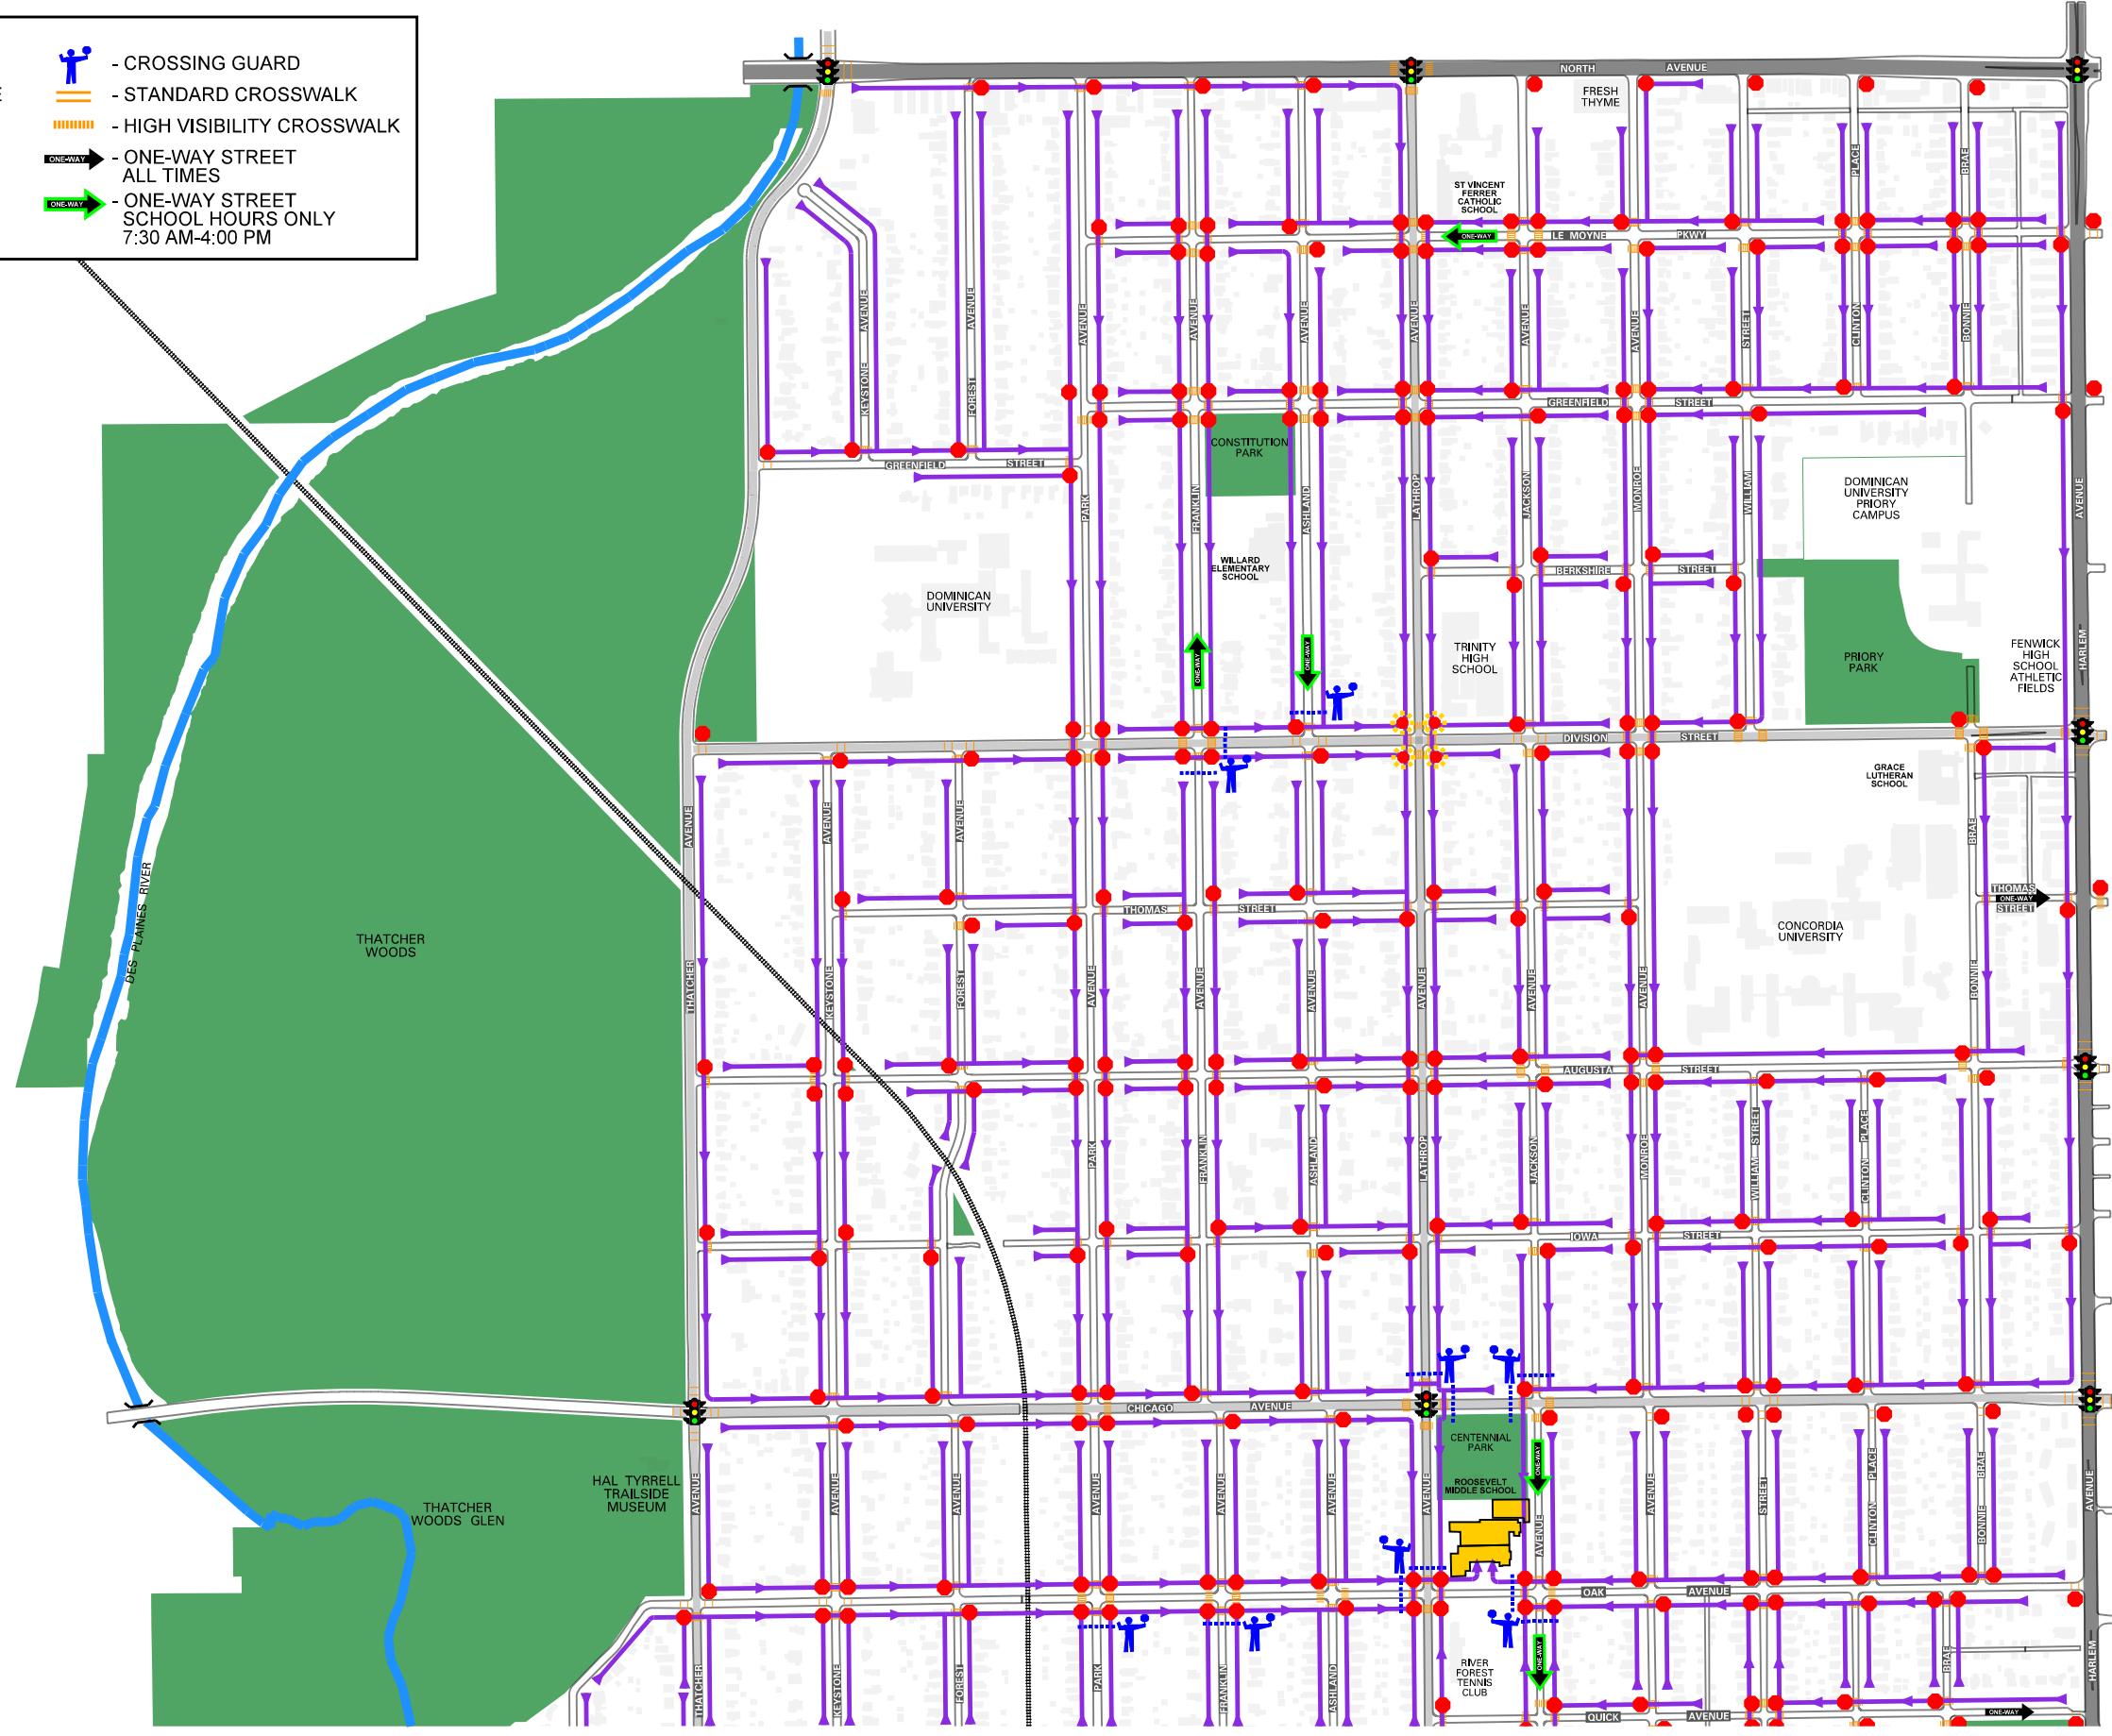

**LEGEND**

- SCHOOL WALKING ROUTE
- TRAFFIC SIGNAL
- STOP SIGN
- LED ENHANCED STOP SIGN
- CROSSING GUARD
- STANDARD CROSSWALK
- HIGH VISIBILITY CROSSWALK
- ONE-WAY STREET ALL TIMES
- ONE-WAY STREET SCHOOL HOURS ONLY 7:30 AM-4:00 PM

REVISED  
DRAFT FOR  
DISCUSSION

**ROOSEVELT MIDDLE SCHOOL (NORTH) – SAFE WALKING ROUTES TO SCHOOL**