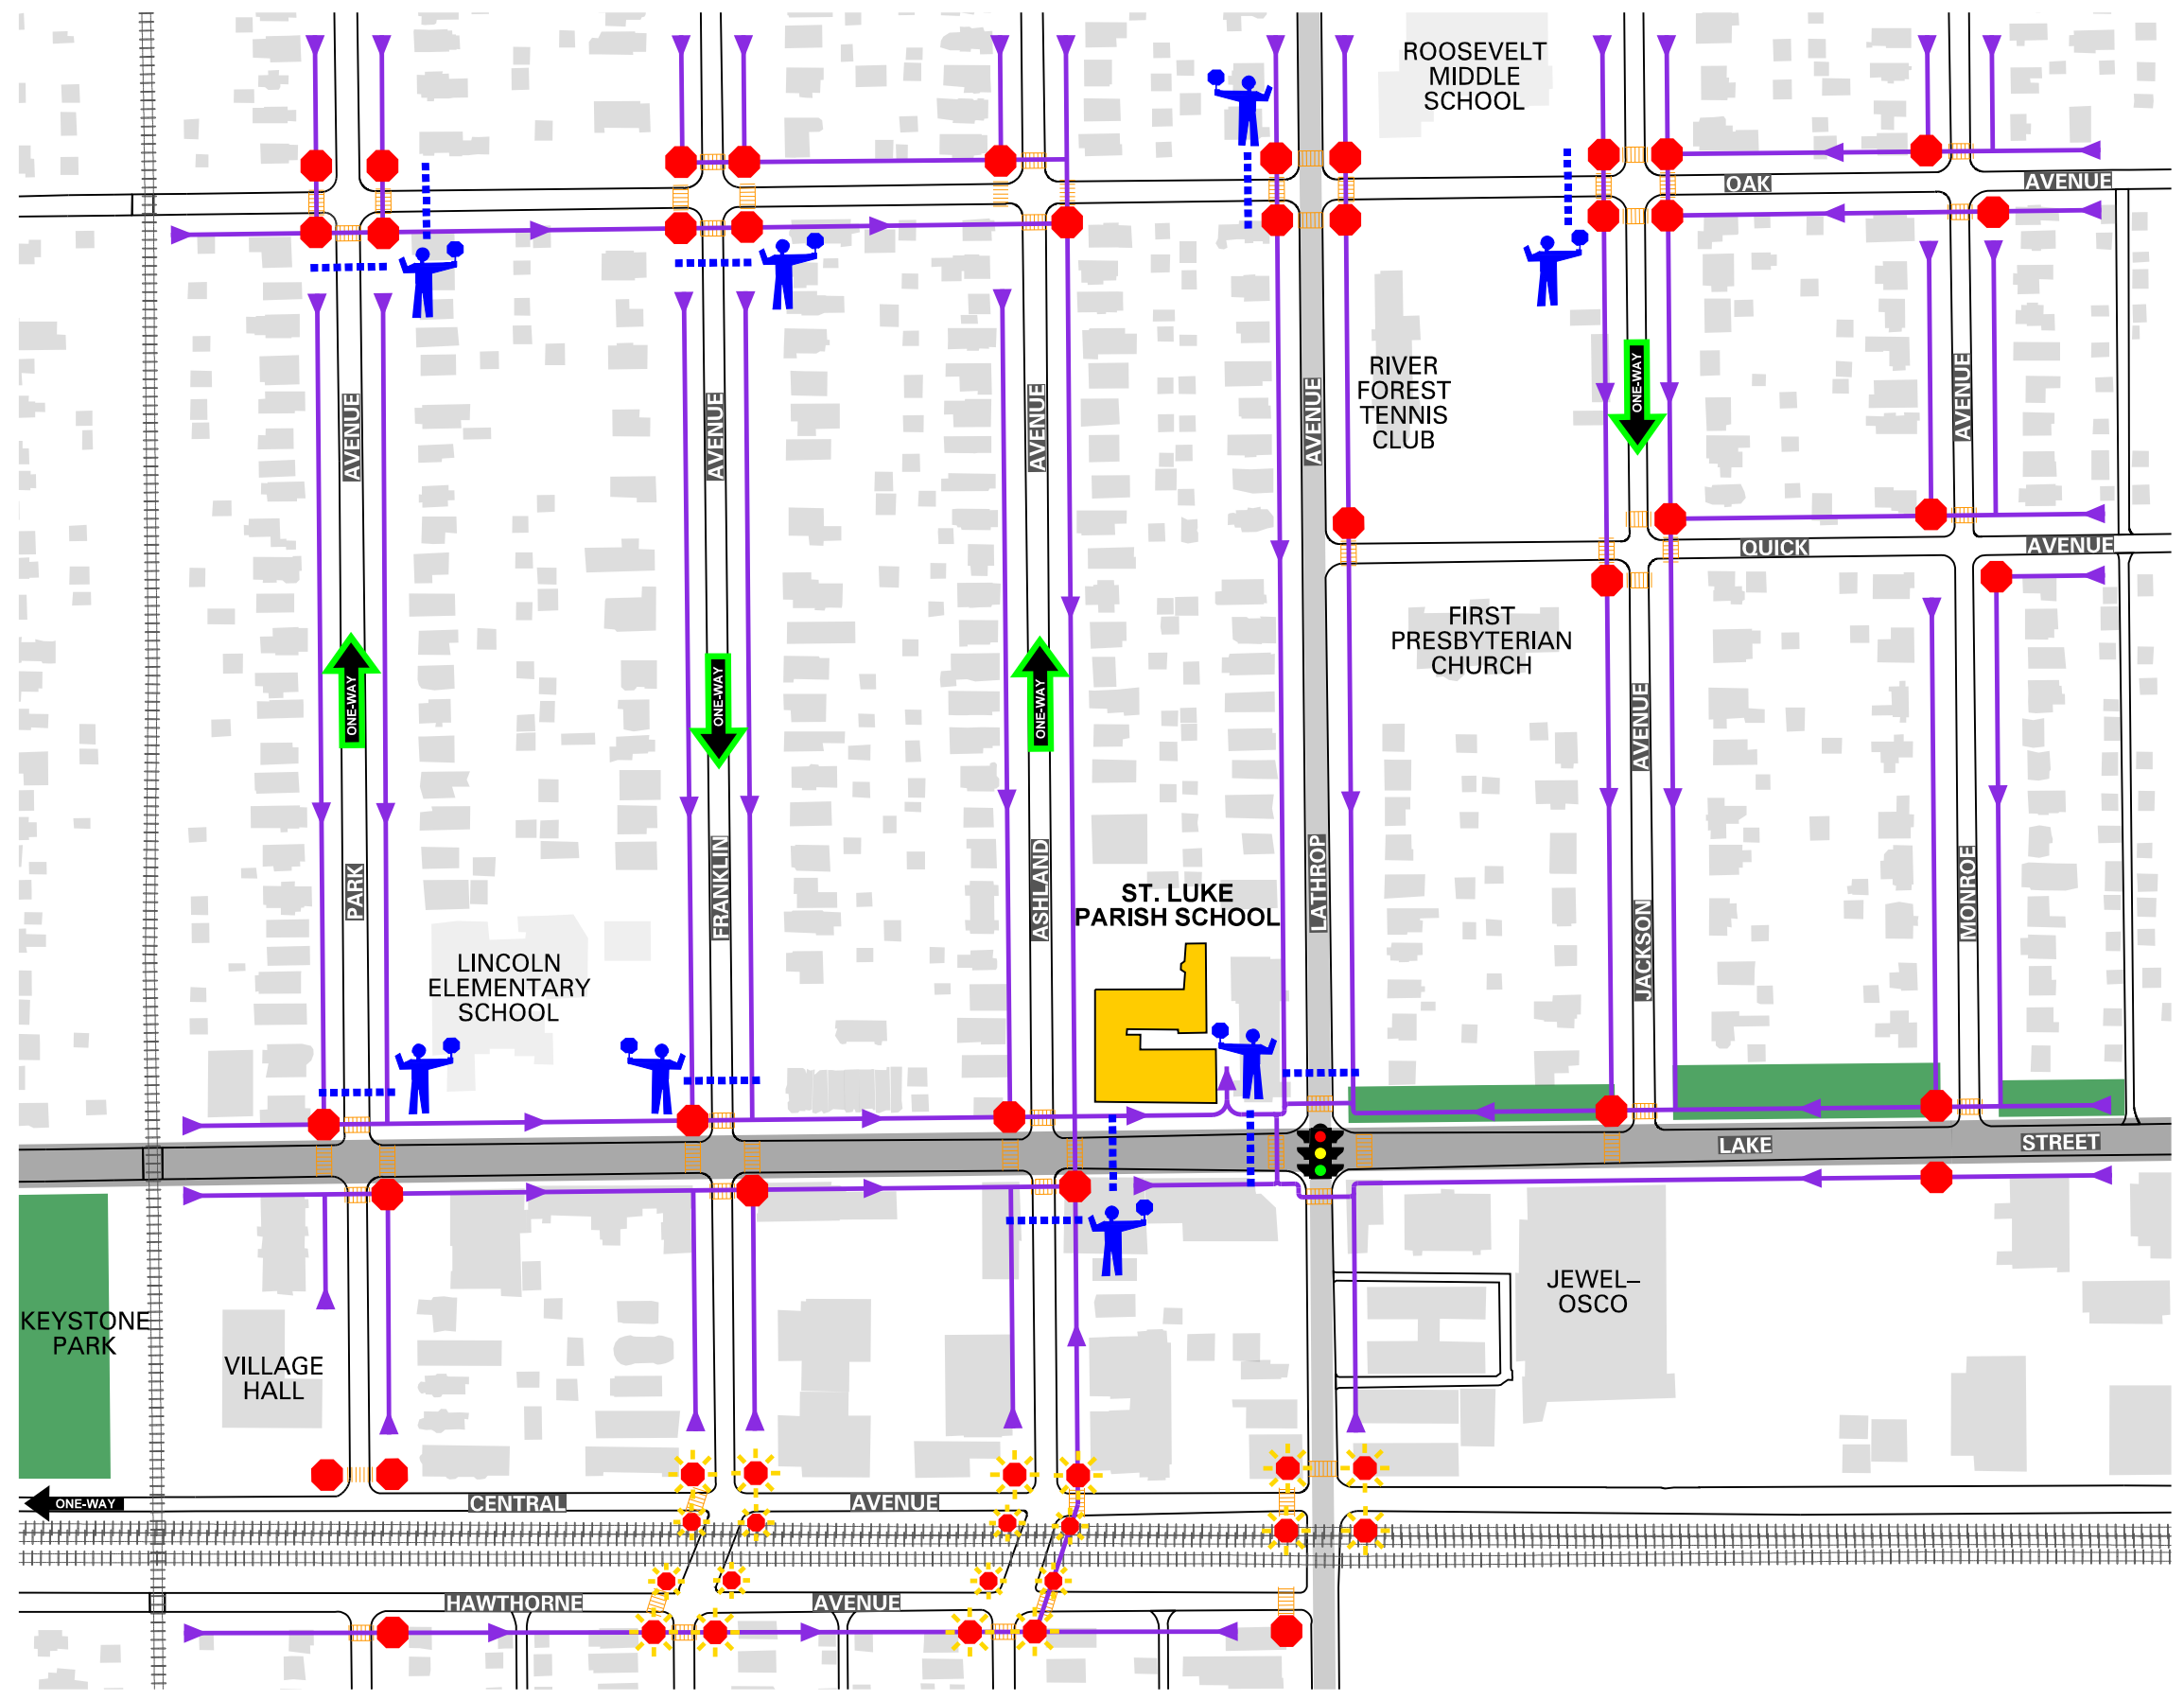

LEGEND

-  - SCHOOL WALKING ROUTE
-  - TRAFFIC SIGNAL
-  - STOP SIGN
-  - LED ENHANCED STOP SIGN
-  - CROSSING GUARD
-  - STANDARD CROSSWALK
-  - HIGH VISIBILITY CROSSWALK
-  - ONE-WAY STREET SCHOOL HOURS ONLY 7:30 AM-4:00 PM

**REVISED
DRAFT FOR
DISCUSSION**

ST. LUKE PARISH SCHOOL – SAFE WALKING ROUTES TO SCHOOL